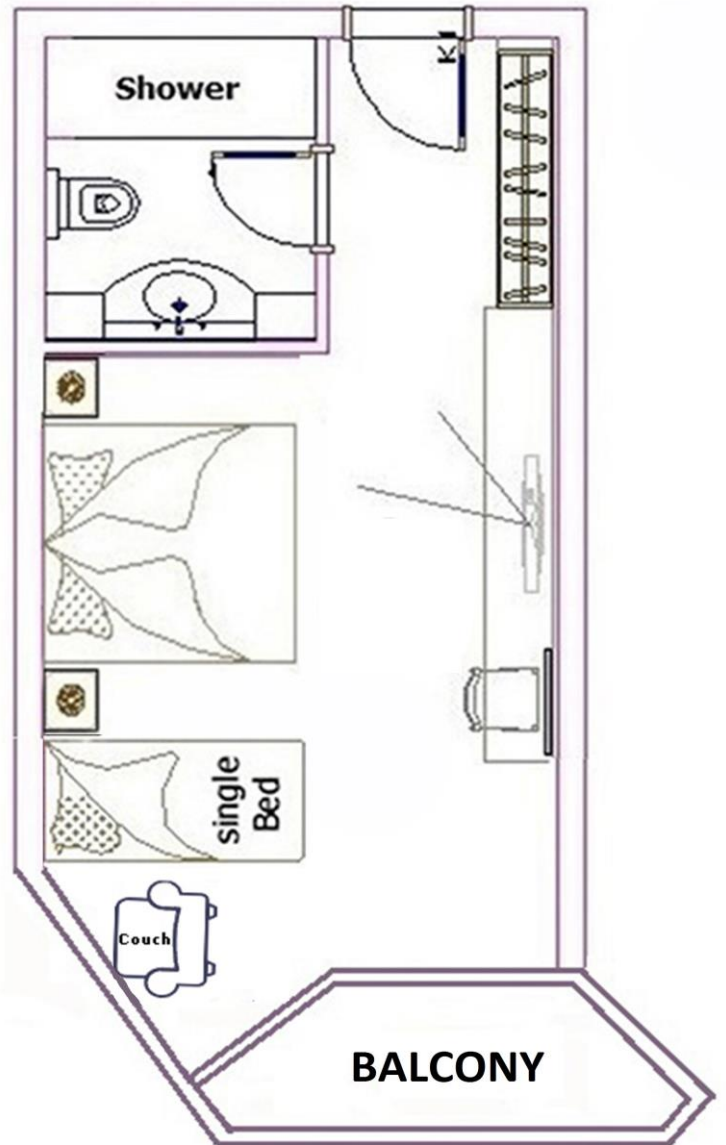

Larger double Room

13 Larger double room with A double bed (French bed) a single beds and a couch. Each Room has a living area of 17,50 m², bad 3.5 m² and balcony 3.00 m², total 24.50 m². Maximum and minimum occupancy are 2 + 2 or 3 + 0.

Room properties

Size total (with) balcony and bad) about.	24.50 m²
Room size approximately	18.00m²
Bad size approximately	3.5 m²
Balcony size approximately	3 m m²
Entrance door	80 cm
Occupancy	Min 3 Max 2 + 2
direct Sea side	No
Lateral Sea side	No
Pool side	Yes
Country Side / neighbor Hotel side	Yes
Balcony	es
Bad	Yes
Hairdryer	Yes
Air conditioning (24) (h)	Yes
Telephone	Yes
SAT TV	Yes
Minibar	Yes
Carpet ground	no
Floor tiles	Yes / 8 rooms
Laminate floor	Yes / 8 rooms
Safe	Yes
Baby bed possible	Yes (addition) max occupancy unable)

BIG DOUBLE WITH 1 DOUBLE BED & 1 SINGLE BED