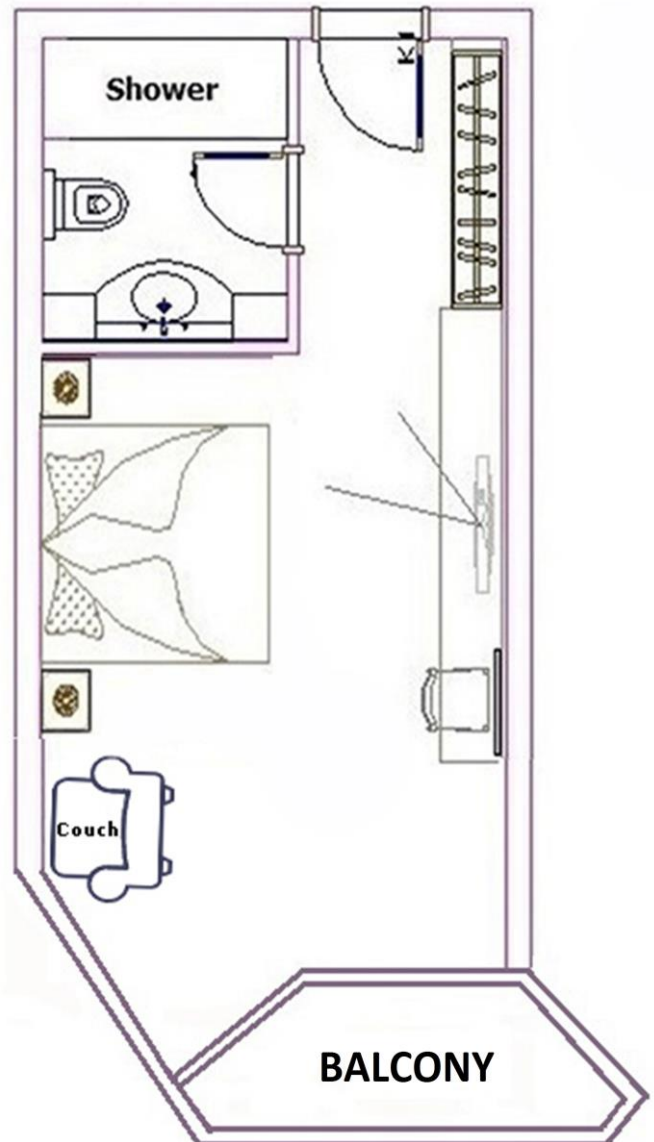

Room properties

Size total (with) balcony and bad) about.	24.50 m ²
Room size approximately	18.00m ²
Bad size approximately	3.5 m ²
Balcony size approximately	3 m m ²
Entrance door	80 cm
Occupancy	Min 3 Max 2 + 2
direct Sea side	No
Lateral Sea side	No
Pool side	Yes
Country Side / neighbor Hotel side	Yes
Balcony	es
Bad	Yes
Hairdryer	Yes
Air conditioning (24) (h)	Yes
Telephone	Yes
SAT TV	Yes
Minibar	Yes
Carpet ground	no
Floor tiles	Yes / 8 rooms
Laminate floor	Yes / 8 rooms
Safe	Yes
Baby bed possible	Yes (addition) max occupancy unable)

BIG DOUBLE WITH 1 DOUBLE BED & 1 SINGLE BED

Handicap rooms

A room is decorated specially for guests with disabilities. They offer advanced door, low sanitary facilities, a shower and a balcony. Room is with an elevator reachable. Properties for lift are as given. Our Restaurant is on Top Floor and is with Lift accessible. Also the room is with Lift accessible.

Room properties

Size	14 M2 without Balcony & private bathroom
Entrance door	80 cm
Bathroom door	80 cm
Balcony Door	76 cm
Bad size	3.5 square
Balcony size	3 m square
Occupancy	Max 2
Lateral Sea side	Yes
Balcony	Yes
Shower	Yes
Handicap toilet	Yes
Handicap shower	Yes
French bed	Yes
Hairdryer	Yes
Air conditioning (24) (h)	Yes
Telephone	Yes
SAT TV	Yes
Minibar	Yes
Laminate floor	Yes
Safe	Yes
Baby bed possible	Not possible

Lift properties

Size	105 cm * 95 cm
Entrance door	70 cm

HANDICAP ROOM DOUBLE BED

Economy room

Equipped as standard Rooms, view to the adjacent buildings.

Room properties

Total size (with balcony and bad) about.	22 m ²
Room size approximately	15,50 m ²
Bad size approximately	3.5 m ²
Balcony size approximately	3.0 m ²
Entrance door	80 cm
Bathroom door	70 cm
Occupancy	Min 2 Max 3
Country side/ neighbor	16 Rooms
Hotel side	
Balcony	Yes
Bad	Yes
Hairdryer	Yes
Air conditioning (24) (h)	Yes
Telephone	Yes
SAT TV	Yes
Minibar	Yes
Carpet ground	Yes / 16 rooms
Floor tiles	No
Laminate floor	No
Safe	Yes
Baby bed possible	Yes (addition) max occupancy unable