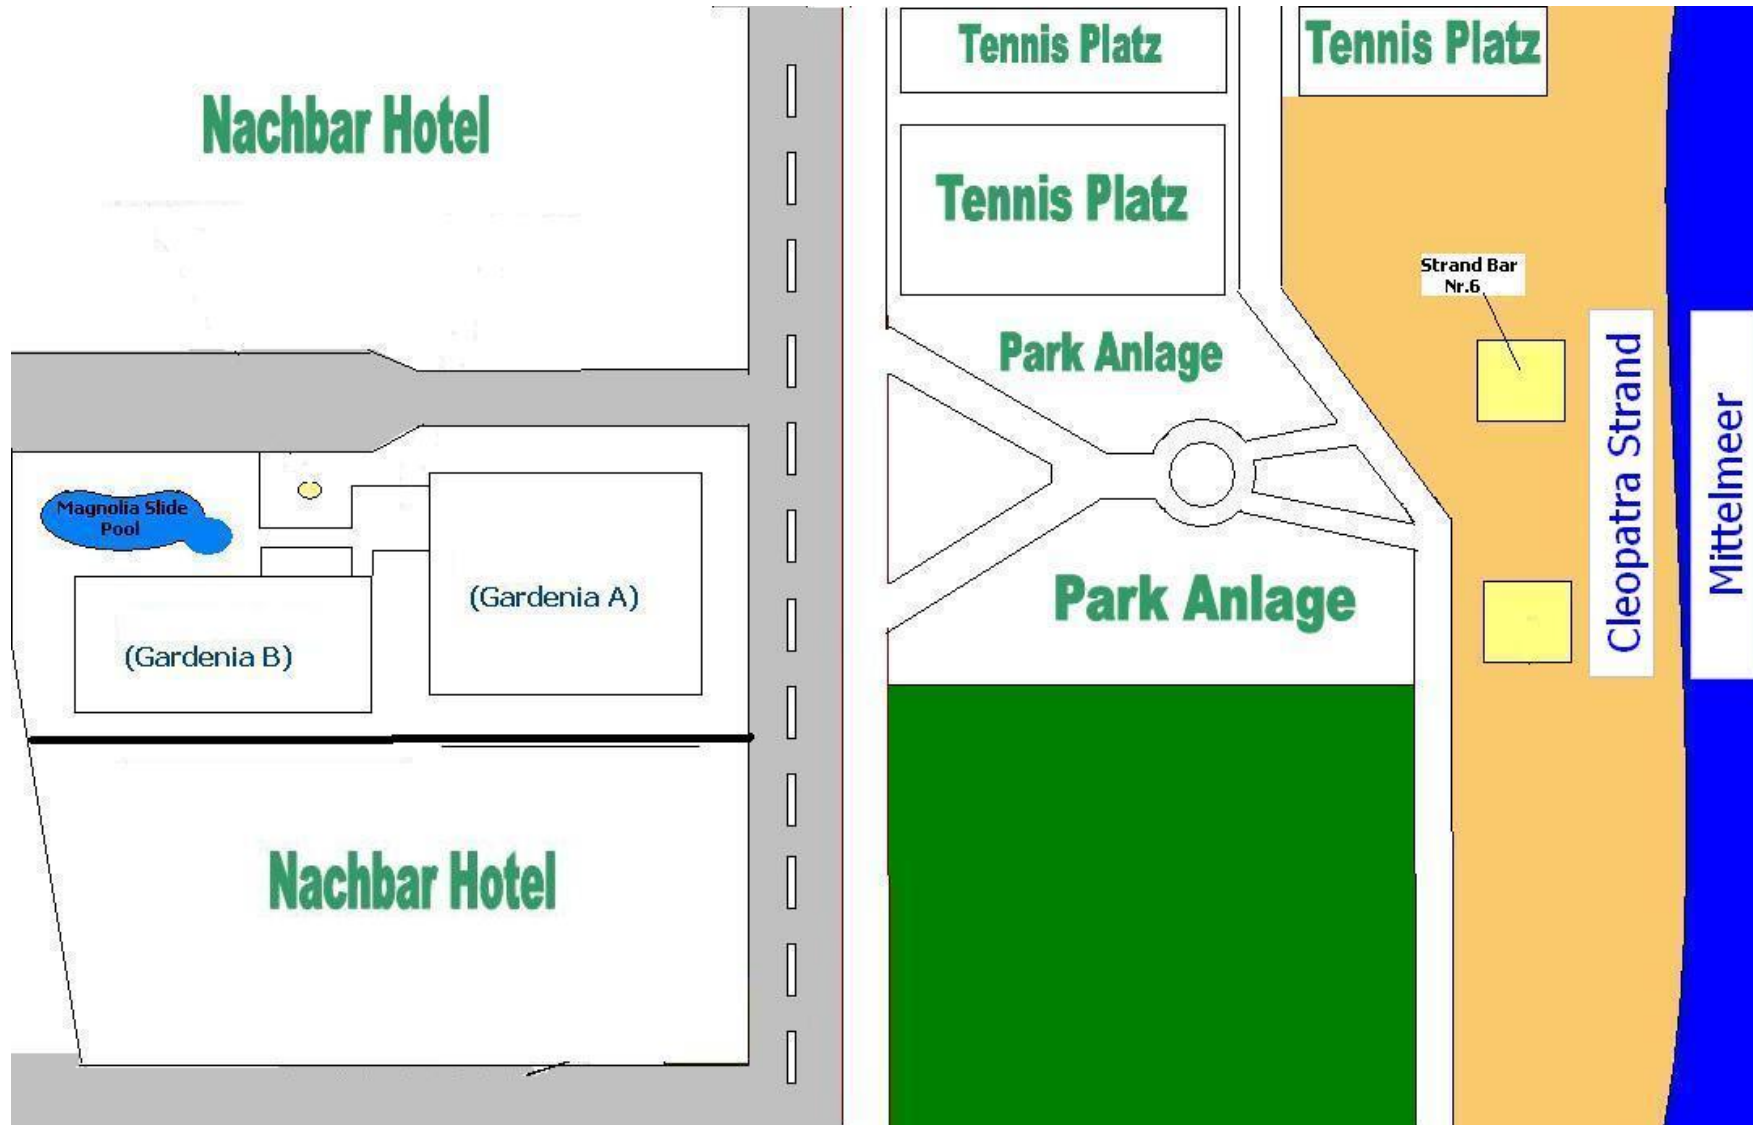

Gardenia Hotel

Alanya

Factsheet

Category	4 Star
Total Room	119
Bed	251
Address	Saray Mah.Güzelyalı cad.No:38 Alanya
Telephone	00 90 242 5134130
Fax	00 90 242 5137211
Hotel GSm	00 90 533 7704574
Web	http://www.gardeniahotels.com
E-Mail	info@gardeniahotels.com
G.Manager	Abdullah Yüksek
F.O.Manager	Adnan Kurt
Oppen	Whole year
Opened	1987
Last Renovating	2012 Complete
Distance to Airport	130 Km
Distance to Beach	50 m
Hotel Surround	City Center – Cleopatra Beach
Place	A coastal road on the Cleopatra Beach
Nature The submarine	Sand – Rapidly falling
Credit card	Visa , Master
Pets	Pets not Allowed
Concept	Half board: Breakfast and dinner in Buffet form.
Transfer Time Antalya Airport	120-150 Minute
Transfer Time Gazipasa Airport	30 - 50 Minute
Nearest city	500 m Alanya, Side 60 km , Antalya 130 km
Taxi	Taxis front of the Hotel
Beach	50 m to famous Cleopatra Beach Public wide Beach (coarse sand) steep falling , showers and changing rooms available
service	On a daily basis available
Check-out & Check-in	Up to 12:00 am check out. Check-in 02:00 pm
Shopping	Rent a car, Shop,
Handicap Wc	1 available on lobby area.
Longitude:	36.546350
Latitude:	31.984870