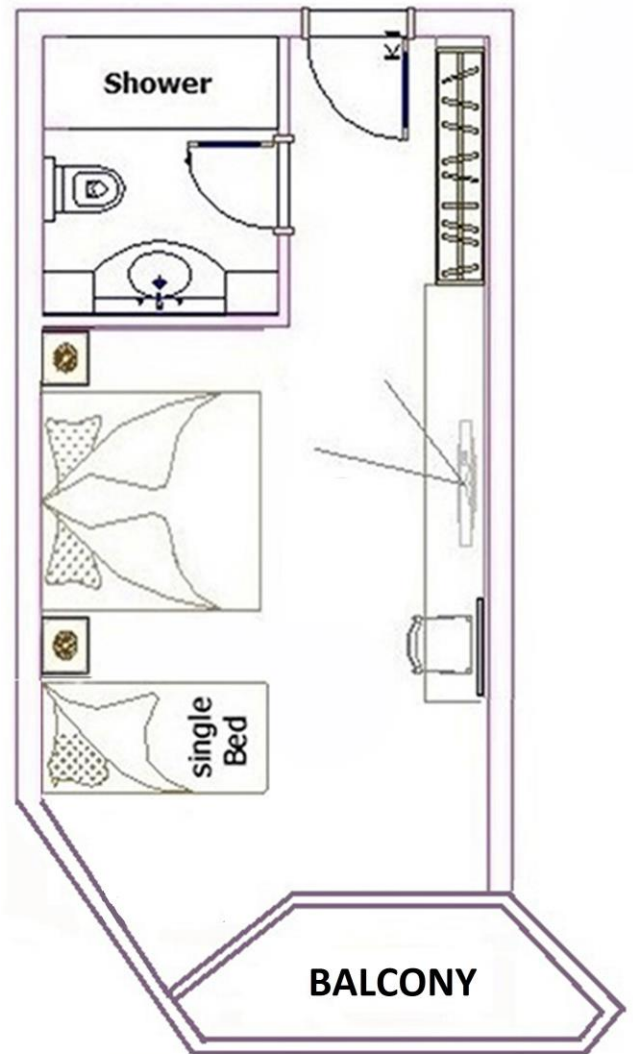

Economy room

Equipped as standard Rooms, view to the adjacent buildings.

Room properties

Total size (with balcony and bad) about.	22 m²
Room size approximately	15,50 m²
Bad size approximately	3.5 m²
Balcony size approximately	3.0 m²
Entrance door	80 cm
Bathroom door	70 cm
Occupancy	Min 2 Max 3
Country side/ neighbor	16 Rooms
Hotel side	
Balcony	Yes
Bad	Yes
Hairdryer	Yes
Air conditioning (24) (h)	Yes
Telephone	Yes
SAT TV	Yes
Minibar	Yes
Carpet ground	Yes / 16 rooms
Floor tiles	No
Laminate floor	No
Safe	Yes
Baby bed possible	Yes (addition) max occupancy unable

ECONOMY ROOM WITH 1 DOUBLE BED & 1 SINGLE BED