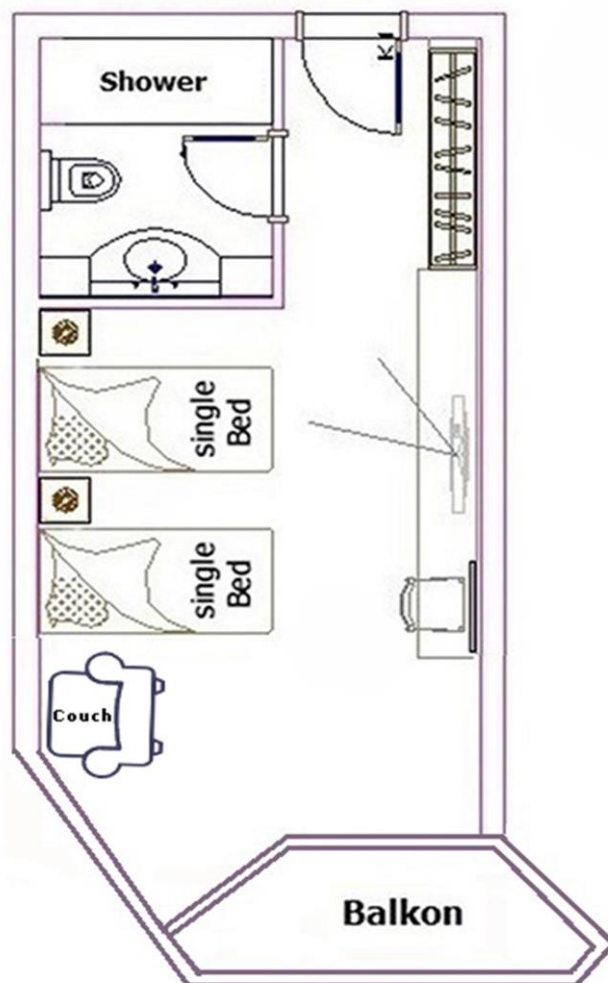

Room types

Standard room

There are 106 Standard Rooms with balcony and bathroom; these 98 rooms with two single beds, 8 are Well-equipped rooms with double beds. Each room has a living area 15,50 m²

Room Properties

Total size (with balcony and bad) about.	22 m ²
Room size approximately	15,50m ²
Bad size approximately	3.5 m ²
Balcony size approximately	3.0 m ²
Entrance door	80 cm
Bathroom door	70 cm
Occupancy	1 Min max 3
direct Sea side	28 Rooms
Lateral Sea side	18 Rooms
Pool side	44 Rooms
Country side/ neighbor Hotel side	16 Rooms
Balcony	Yes
Bad	Yes
Hairdryer	Yes
Air conditioning (24) (h)	Yes
Telephone	Yes
SAT TV	Yes
Minibar	Yes
Carpet ground	no
Floor tiles	Yes / 99 rooms
Laminate floor	Yes / 119 rooms
Safe	Yes
Baby bed possible	Yes (addition max occupancy unable)

Standart Doppelzimmer mit 2 einzelbetten

Larger double Room

13 Larger double room with A double bed (French bed) a single beds and a couch. Each Room has a living area of 17,50 m², bad 3.5 m² and balcony 3.00 m², total 24.50 m². Maximum and minimum occupancy are 2 + 2 or 3 + 0.

Room properties

Size total (with) balcony and bad) about.	24.50 m ²
Room size approximately	18.00m ²
Bad size approximately	3.5 m ²
Balcony size approximately	3 m m ²
Entrance door	80 cm
Occupancy	Min 3 Max 2 + 2
direct Sea side	No
Lateral Sea side	No
Pool side	Yes
Country Side / neighbor Hotel side	Yes
Balcony	es
Bad	Yes
Hairdryer	Yes
Air conditioning (24) (h)	Yes
Telephone	Yes
SAT TV	Yes
Minibar	Yes
Carpet ground	no
Floor tiles	Yes / 8 rooms
Laminate floor	Yes / 8 rooms
Safe	Yes
Baby bed possible	Yes (addition) max occupancy unable)