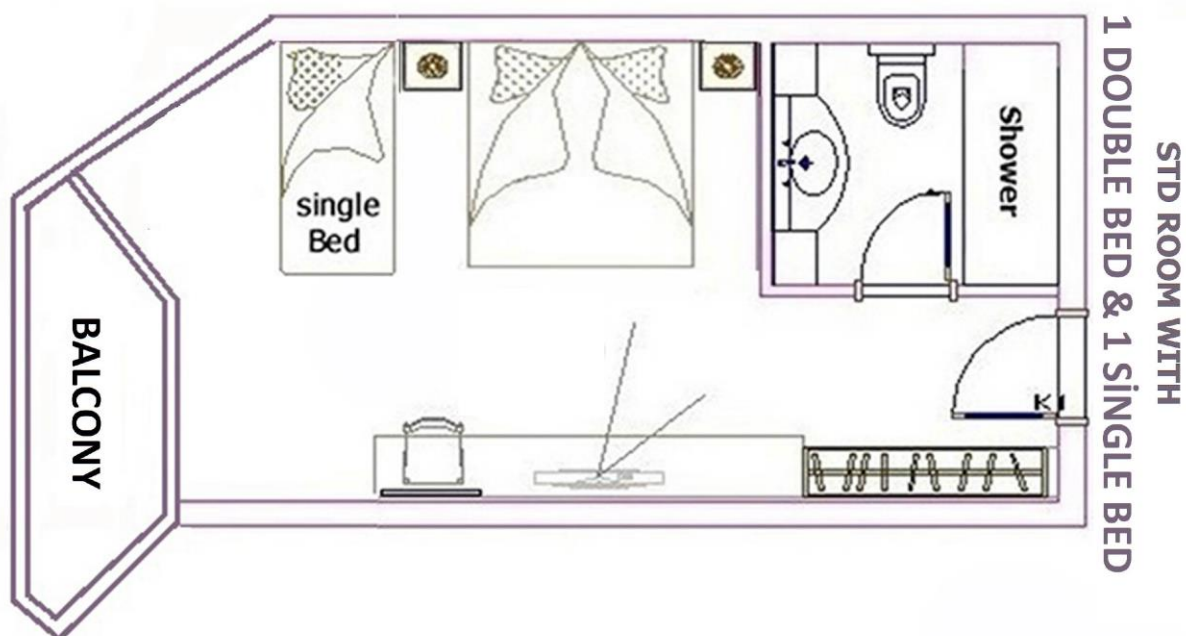

Room types

Standard room

There are 106 Standard Rooms with balcony and bathroom; these 98 rooms with two single beds, 8 are Well-equipped rooms with double beds. Each room has a living area 15,50 m²

Room Properties

Total size (with balcony and bad) about.	22 m ²
Room size approximately	15,50m ²
Bad size approximately	3.5 m ²
Balcony size approximately	3.0 m ²
Entrance door	80 cm
Bathroom door	70 cm
Occupancy	1 Min max 3
direct Sea side	28 Rooms
Lateral Sea side	18 Rooms
Pool side	44 Rooms
Country side/ neighbor Hotel side	16 Rooms
Balcony	Yes
Bad	Yes
Hairdryer	Yes
Air conditioning (24) (h)	Yes
Telephone	Yes
SAT TV	Yes
Minibar	Yes
Carpet ground	no
Floor tiles	Yes / 99 rooms
Laminate floor	Yes / 119 rooms
Safe	Yes
Baby bed possible	Yes (addition max occupancy unable)

Standart Doppelzimmer mit 2 einzelbetten

Larger double Room

13 Larger double room with A double bed (French bed) a single beds and a couch. Each Room has a living area of 17,50 m², bad 3.5 m² and balcony 3.00 m², total 24.50 m². Maximum and minimum occupancy are 2 + 2 or 3 + 0.

Lift properties

Size	105 cm * 95 cm
Entrance door	70 cm

HANDICAP ROOM DOUBLE BED

Economy room

Equipped as standard Rooms, view to the adjacent buildings.

Room properties

Total size (with balcony and bad) about.	22 m ²
Room size approximately	15,50 m ²
Bad size approximately	3.5 m ²
Balcony size approximately	3.0 m ²
Entrance door	80 cm
Bathroom door	70 cm
Occupancy	Min 2 Max 3
Country side/ neighbor	16 Rooms
Hotel side	
Balcony	Yes
Bad	Yes
Hairdryer	Yes
Air conditioning (24) (h)	Yes
Telephone	Yes
SAT TV	Yes
Minibar	Yes
Carpet ground	Yes / 16 rooms
Floor tiles	No
Laminate floor	No
Safe	Yes
Baby bed possible	Yes (addition) max occupancy unable